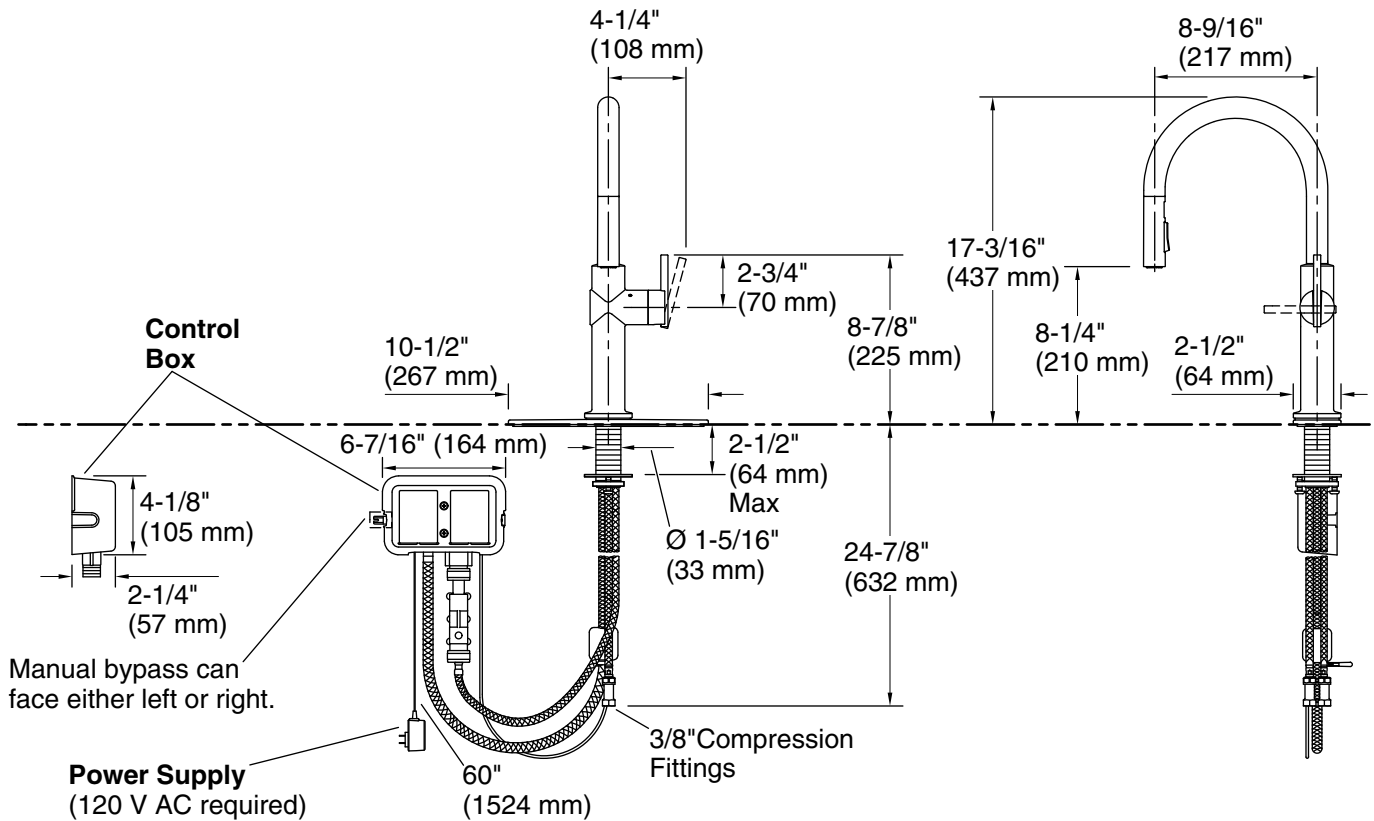

Required Electrical Service

One dedicated circuit required, protected with Class A Ground-Fault Circuit-Interrupter (GFCI). Outside North America, this device may be known as a Residual Current Device (RCD).

120 V, 0.15 A, 50/60 Hz

Technical Information

All product dimensions are nominal.

Power source: Plug - AC, included

Drain included: No

Spout:

Spout reach: 8-9/16" (217 mm)

Notes

Install this product according to the installation instructions.

ADA complaint for faucet handles only.

ADA, CSA B651 compliant when installed to the specific requirements of these regulations.